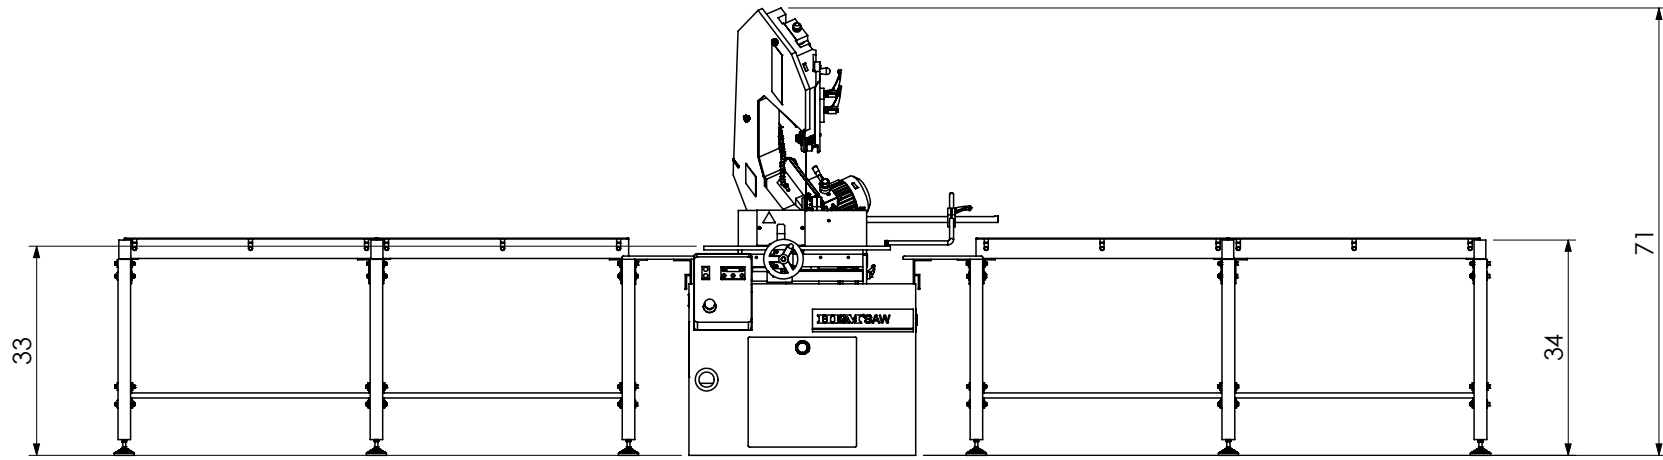

FOOTPRINT CARIF 320 HEMSAW

SCALE 1:20

UNIT OF MEASURE: INCH

CARIF 320 HEMSAW + ROLLER UNITS

SCALE 1:30

UNIT OF MEASURE: INCH