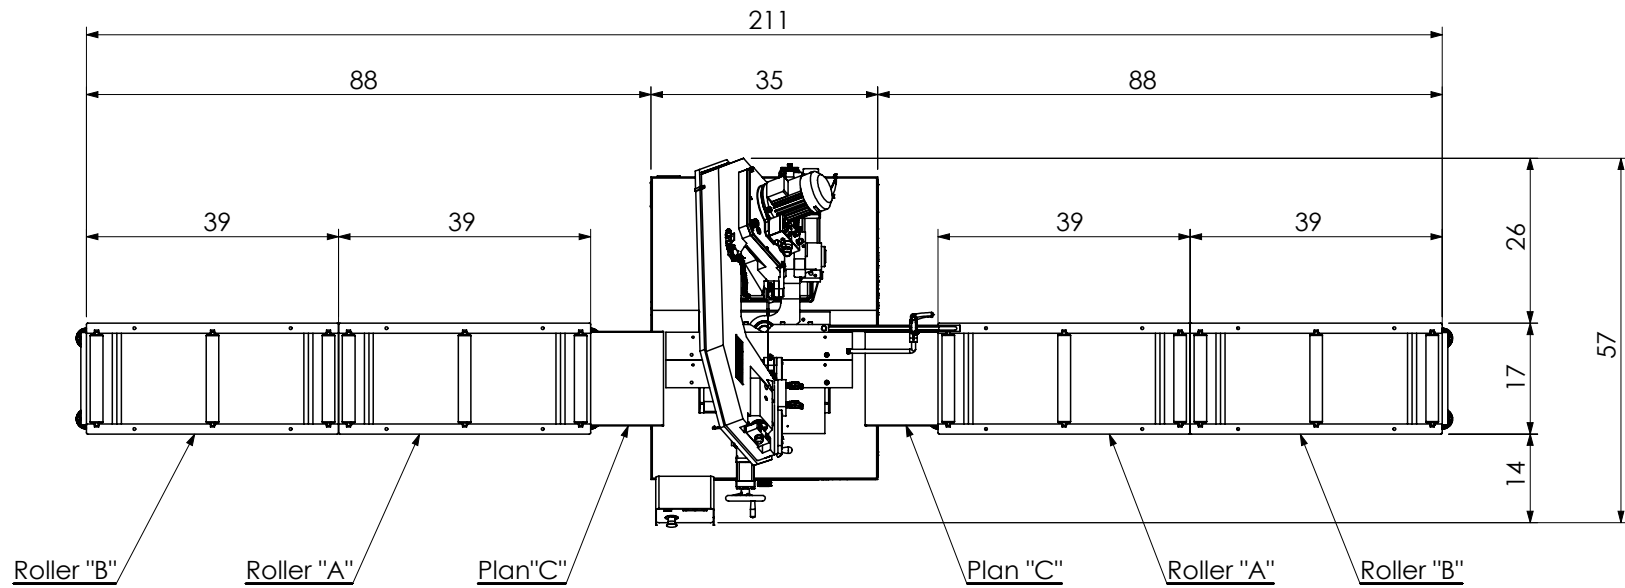

FOOTPRINT CARIF 320 HEMSAW

SCALE 1:20

UNIT OF MEASURE: INCH

CARIF 320 HEMSAW + ROLLER UNITS

SCALE 1:30

UNIT OF MEASURE: INCH